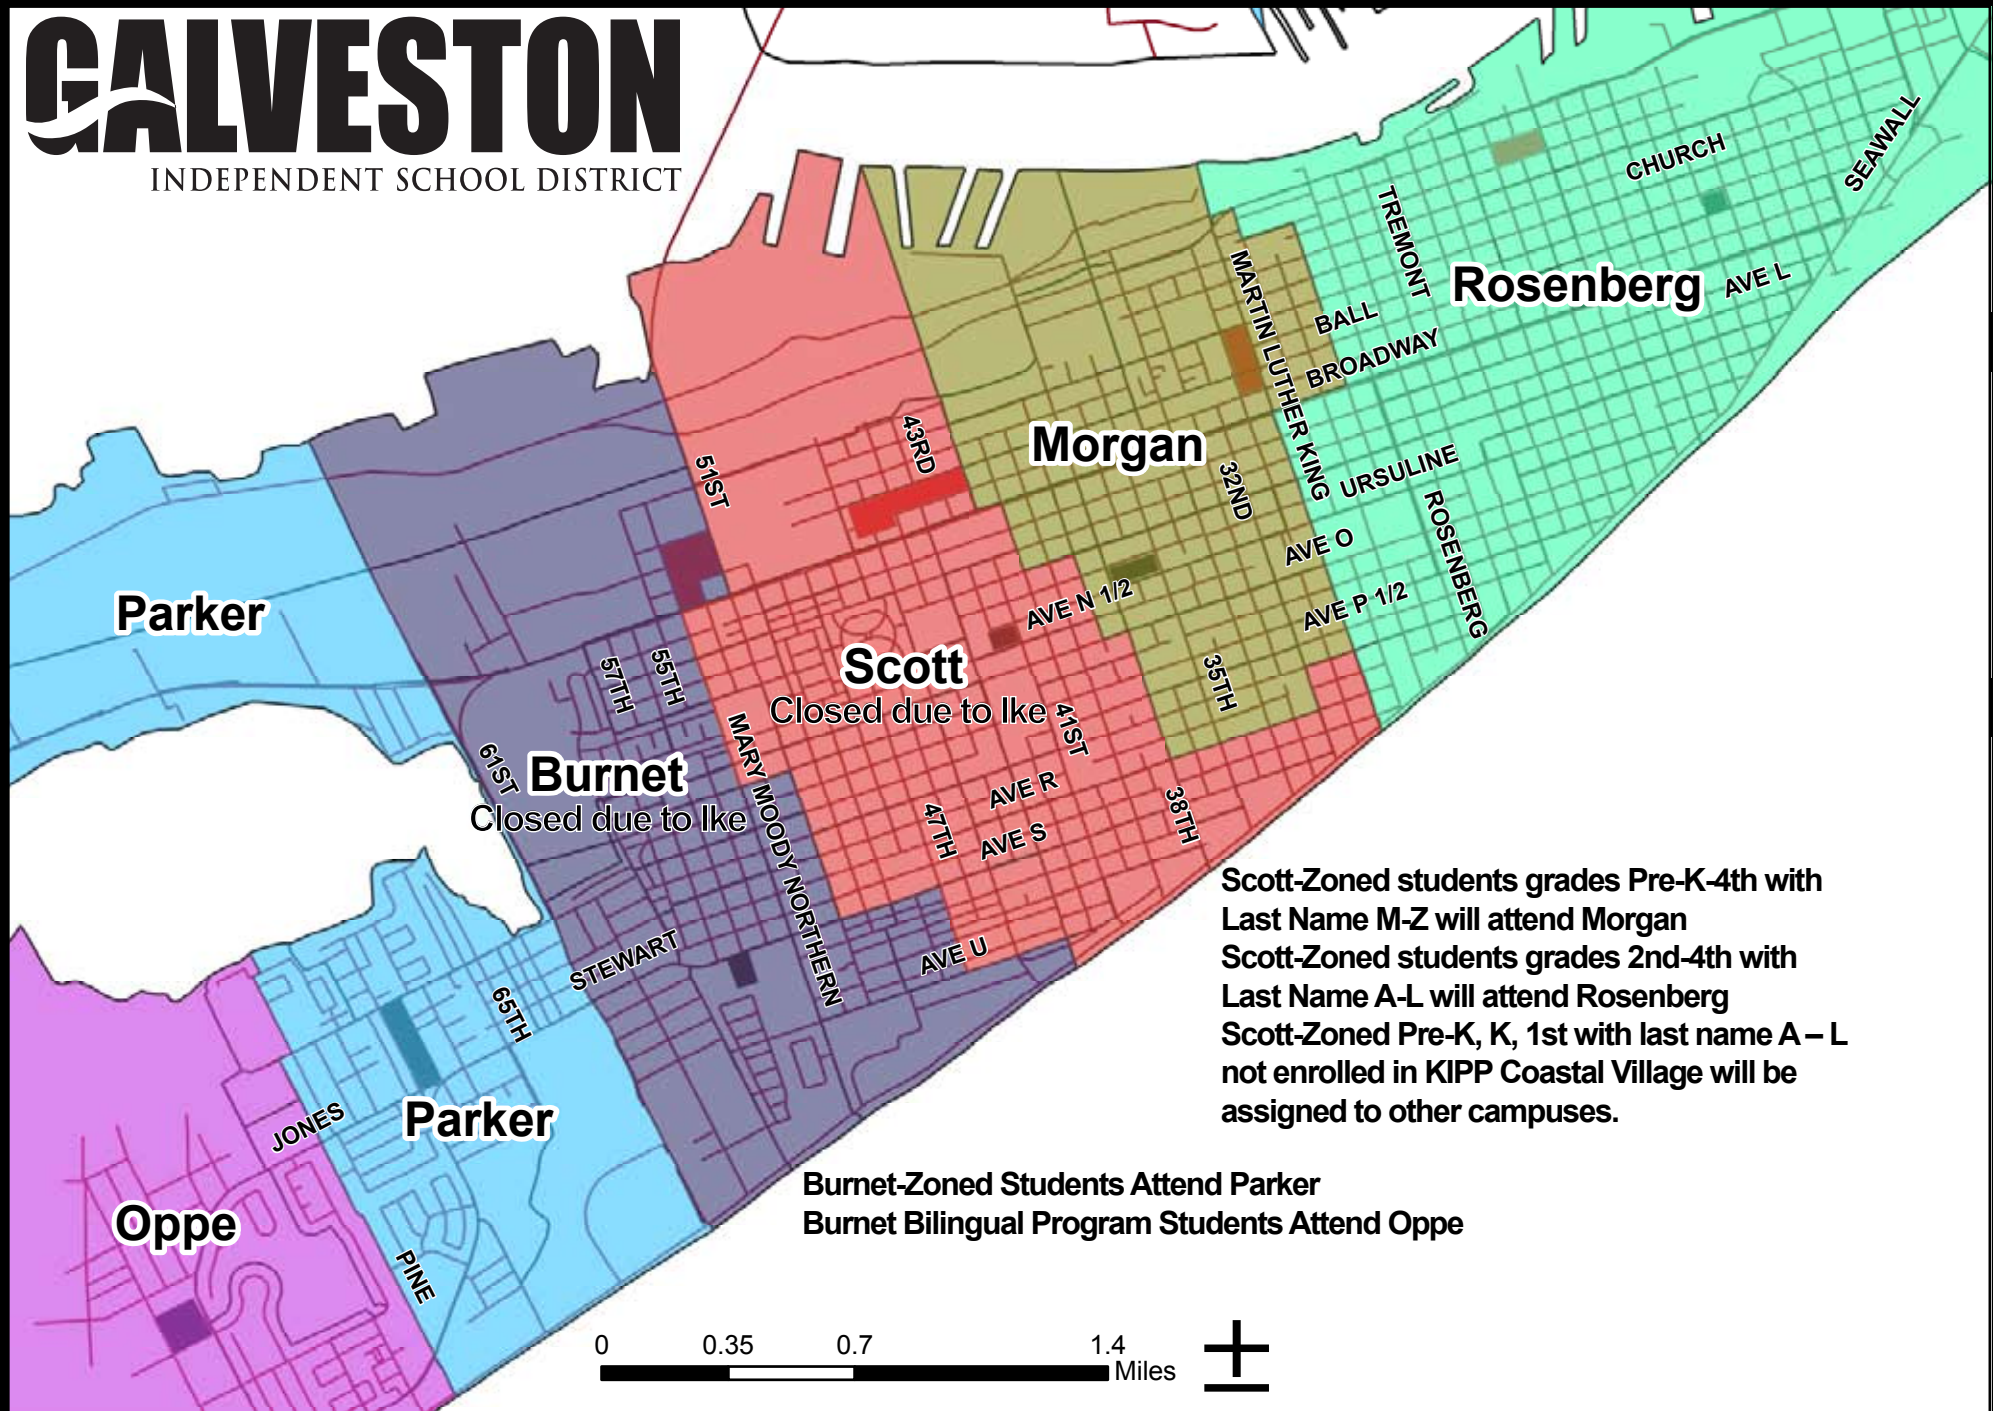

GALVESTON

INDEPENDENT SCHOOL DISTRICT

Scott
Closed due to Ike

Burnet
Closed due to Ike

Scott-Zoned students grades Pre-K-4th with Last Name M-Z will attend Morgan
Scott-Zoned students grades 2nd-4th with Last Name A-L will attend Rosenberg
Scott-Zoned Pre-K, K, 1st with last name A – L not enrolled in KIPP Coastal Village will be assigned to other campuses.